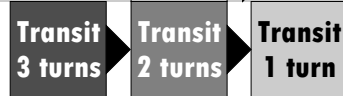

Bailen - French Tracks

The names of Large Divisions (3 or more steps) are underlined

B (Barbou)

Note: +5MP if Current Order

<u>Barbou</u>	<u>Det</u>
0 BATT	0 BATT
0 STRAG	0 STRAG
FATIGUE	FATIGUE
0	0

G (Gobert)